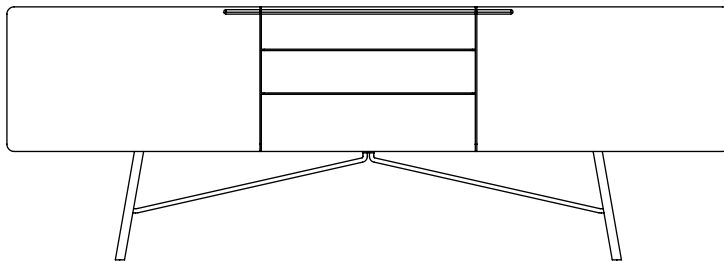

**DIMENSIONS (CM) WXD_XH
AND DESCRIPTION**

MATERIALS

120×41×70 - 2 doors <http://artisan.ba/en/materials#wood>

160×41×70 - 3 drawers + 2 doors <http://artisan.ba/en/materials#wood>

180×41×70 - 3 drawers + 2 doors <http://artisan.ba/en/materials#wood>

200×41×70 - 3 drawers + 2 doors <http://artisan.ba/en/materials#wood>

TESA SIDEBOARD

COLLECTION: Tesa

DESIGNER: Salih Teskeredžić

CODE: SBTEXXY

Drawers interior: Solid Wood

Fittings: Push-Click Blum Schachermayer

Legs: Ø 1,2 cm matt grounded stainless steel in combination with wood

Foreparts: following growth rings structure. The whole forepart is made of one-length wood

Dismantling option: No

Packaging: stretch wrap + five-layer cardboard box

Packaging: 1 piece/package

FOR ANY FURTHER INFORMATION PLEASE CONTACT US AT INFO@ARTISAN.BA

ARTISAN® **LOVE WOOD**